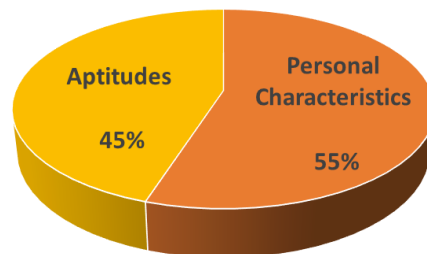

Firefighter Aptitude and Character Test™ (FACT) Candidate Orientation Guide

FACT Test Breakdown

***Reading Ability, Mathematical Reasoning, Map Reading,
Writing Ability, and Human Relations***

Provided by Fire & Police Selection, Inc. (FPSI)